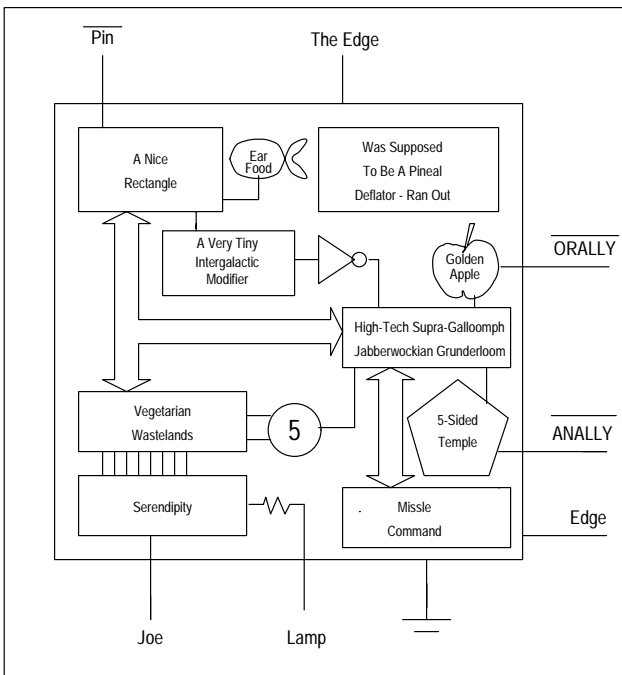

Basic Idea Behind

The QBQ is essential for trouble-free digital fnording and clear virtual tuning of nano-frequencies developed due to inflammation of gaseous clouds caused by excessive, Or lack of, dusty environments. Also available in our new Pineal Edition Grunderloom.

Applications

The QPQ can be used in an infinite array of situations including:

- Strobing isolator-repeater
- Supra-intelligent robocyneci
- Crossing Guard
- Digital handshake tuner
- AM Radio
- Peronium Chip Replacement
- High Speed Toaster Oven

Fnordical Diagram

Features

- Bent Toeline Depressors
- Portal to Nth Dimension
- Symbiotic proto-relationship with modern mites.
- Solar magnetism magnifier.
- State of the art faux-plastic replaceable dip-switch settings.